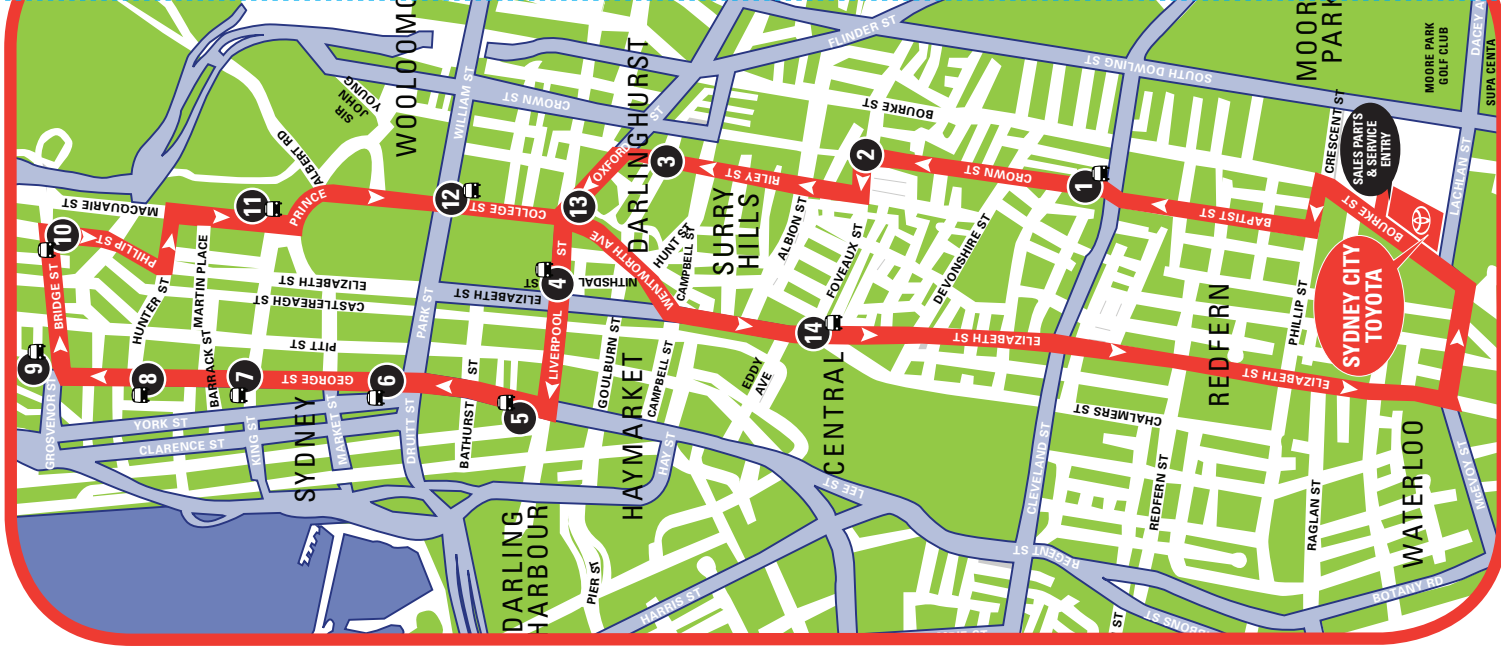

SYDNEY CITY TOYOTA

Courtesy Bus

Waterloo to Sydney CBD

MORNING SERVICE

BUS DEPARTURES, WATERLOO 7.40 / 8.00 / 8.30 / 9.00 / 9.30 / 10.00 / 10.30 / 11.00

Sydney CBD to Waterloo

AFTERNOON SERVICE

Please note pick ups can only be made from the stops listed below

ORDER	PICK-UP STOPS - Please signal driver	TIME, PM
1	Crown Street / ANZ AND COMMONWEALTH BANKS	4.00 / 4.50
2	Cnr Foveaux St & Crown St	4.05 / 4.55
3	Riley St	4.06 / 4.56
4	Liverpool St, Just before Elizabeth St	4.08 / 4.58
5	George St	4.10 / 5.00
6	QVB – Cnr George St & Druitt St	4.15 / 5.05
7	Cnr King St & George St	4.18 / 5.08
8	George St, Entrance to Wynyard Station	4.21 / 5.11
9	Bridge St	4.22 / 5.12
10	Phillip St	4.24 / 5.14
11	Macquarie St	4.27 / 5.17
12	Cnr College St & William St	4.30 / 5.20
13	Cnr Wentworth Ave & Oxford St	4.32 / 5.22
14	Cnr Foveaux St & Elizabeth St	4.35 / 5.25
	ETA at Sydney City Toyota, Waterloo	4.45 / 5.35

= PUBLIC BUS STOP

Service Department Hours of Opening Monday to Friday: 7.30am – 6.00pm
Saturday 7.30am – 12.00pm (courtesy bus not in operation)

Bus driver pm service 0419 220 886

Times may vary slightly due to traffic and weather conditions.
Further delays may be experienced on Thursdays due to late night shopping.
Public Transport timetables are available in our Reception Area.

Sydney City Toyota • 824 Bourke Street • Waterloo NSW 2017

sydneycitytoyota.com.au